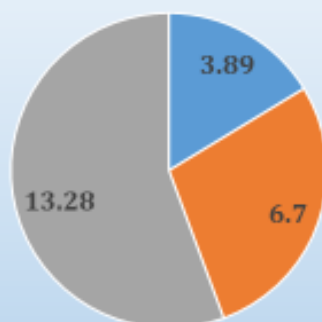

Women power the armed services

Chronology - Induction of Women in the Indian Army

SSC - Short Service Commission
 WSES - Women Special Entry Scheme
 PC - Permanent Commission
 JAG - Judge Advocate General
 AEC - Army Education Corps
 MoD - Ministry of Defence

Impact of Supreme Court Verdict

Percentage of Women in the Indian Armed Forces

■ Indian Army
 ■ Indian Navy
 ■ Indian Air Force